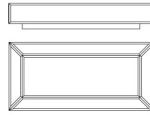

Selfie

SIDE/CENTRAL TABLES

Selfie

SIDE/CENTRAL TABLES

Central table with structure in multilayer wood covered
with bevelled natural/bronzed/smoked mirrors.

C.SEL.231.A

Central table

Standard features
L 120 D 120 H 29 cm
L 47.24 D 47.24 H 11.42 in

C.SEL.231.B

Central table

Standard features
L 170 D 80 H 29 cm
L 66.93 D 31.5 H 11.42 in

Selfie

SIDE/CENTRAL TABLES

STRUCTURE