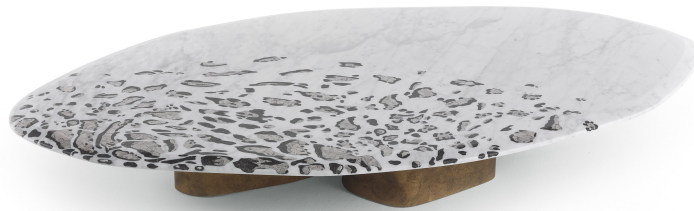

Ragali.2

SIDE/CENTRAL TABLES

Ragali.2

SIDE/CENTRAL TABLES

Central table with wooden base with Antique Bronze finishing. Top in marble cat. A Bianco Carrara (matt) with "scagliola" pattern.

C.RA2.231.B

Central table

C.RA2.231.D

Central table

Standard features

L 158 D 89 H 22 cm
L 62.2 D 35.04 H 8.66 in

Standard features

L 158 D 89 H 45 cm
L 62.2 D 35.04 H 17.72 in

Ragali.2

SIDE/CENTRAL TABLES

STRUCTURE

Wood

**Antique
Bronze**

Marble

**Bianco
Carrara**