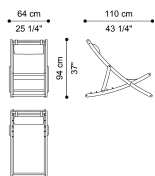

Capoverde

RELAX AREA

Deck chair with structure in bleached iroko wood with adjustable backrest. Metal details in Gold finishing.

Upholstery in outdoor fabric from the collection.

C.CAP.021.A

Deck chair

Standard features

L 64 D 110 H 94 cm
L 25.2 D 43.31 H 37.01 in