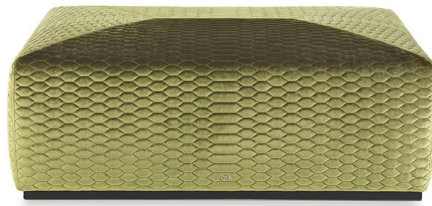

# Hera

POUF/STOOLS

Elegant and modern lines for the Hera pouf upholstered with precious Charlize silk printed with typical Roberto Cavalli patterns.

# Hera

POUF/STOOLS

Pouf with structure in poplar wood and foam. Upholstery in hexagonal quilted fabric or leather from the collection.

C.HER.222.A

Pouf

Standard features

L 52 D 52 H 48 cm

L 20.47 D 20.47 H 18.9 in

C.HER.222.B

Pouf

Standard features

L 80 D 80 H 40 cm

L 31.5 D 31.5 H 15.75 in

C.HER.222.C

Pouf

Standard features

L 120 D 50 H 40 cm

L 47.24 D 19.69 H 15.75 in