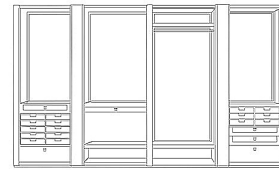

COMPOSITION A

Walk-in closet - woman

Composition B

Walk-in closet - woman

Composition C

Walk-in closet - man

Standard features

L 280 D 65 H 300 cm

L 110.24 D 25.59 H 118.11 in

Standard features

L 480 D 65 H 300 cm

L 188.98 D 25.59 H 118.11 in

Standard features

L 480 D 65 H 300 cm

L 188.98 D 25.59 H 118.11 in

Composition D

Walk-in closet - man

Standard features

L 545 D 60 H 285 cm

L 214.57 D 23.62 H 112.2 in