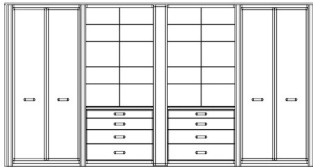

COMPOSITION A

Walk-in closet - woman

Composition B

Walk-in closet - woman

Composition C

Walk-in closet - man

Standard features

L 280 D 65 H 300 cm

L 110.24 D 25.59 H 118.11 in

Standard features

L 480 D 65 H 300 cm

L 188.98 D 25.59 H 118.11 in

Standard features

L 480 D 65 H 300 cm

L 188.98 D 25.59 H 118.11 in

Composition D

Walk-in closet - man

Standard features

L 545 D 60 H 285 cm

L 214.57 D 23.62 H 112.2 in