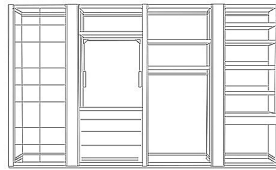

COMPOSITION A

Walk-in closet - woman

Composition B

Walk-in closet - woman

Composition C

Walk-in closet - man

Standard features

L 280 D 65 H 300 cm

L 110.24 D 25.59 H 118.11 in

Standard features

L 480 D 65 H 300 cm

L 188.98 D 25.59 H 118.11 in

Standard features

L 480 D 65 H 300 cm

L 188.98 D 25.59 H 118.11 in

Composition D

Walk-in closet - man

Standard features

L 545 D 60 H 285 cm

L 214.57 D 23.62 H 112.2 in