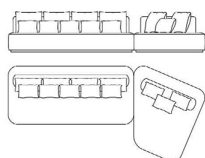

Baltimore

MODULAR SOFAS

Modular sofa with structure in poplar wood and foam.
Upholstery in fabric or leather from the collection.
Wooden base with Brushed Bronze finishing.

Composition A

Modular sofa