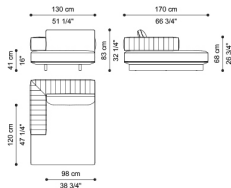

Aruba

MODULAR SOFAS

Modular sofa with structure in poplar wood and foam.
Upholstery in fabric or leather from the collection.
Optional stripes on the seat. Legs in transparent plexiglass.

C.ARU.213.A

Left dormeuse element

Standard features
L 130 D 170 H 83 cm
L 51.18 D 66.93 H 32.68 in