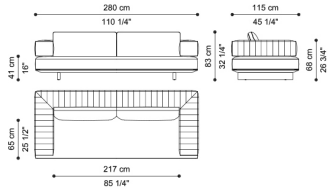

Standard features
L 130 D 170 H 83 cm
L 51.18 D 66.93 H 32.68 in

C.ARU.213.B

Right dormeuse element

Standard features
L 130 D 170 H 83 cm
L 51.18 D 66.93 H 32.68 in

C.ARU.213.C

Sectional sofa element C
with left arm

Standard features
L 250 D 115 H 83 cm
L 98.43 D 45.28 H 32.68 in

C.ARU.213.D

Sectional sofa element D
with right arm

Standard features
L 250 D 115 H 83 cm
L 98.43 D 45.28 H 32.68 in

C.ARU.213.E

Sectional sofa element E
with left arm

Standard features
L 210 D 115 H 83 cm
L 82.68 D 45.28 H 32.68 in

C.ARU.213.F

Sectional sofa element F
with right arm

Standard features
L 210 D 115 H 83 cm
L 82.68 D 45.28 H 32.68 in

C.ARU.211.A

3-seater sofa

Standard features
 L 280 D 115 H 83 cm
 L 110.24 D 45.28 H 32.68 in

C.ARU.211.B

2-seater sofa

Standard features
 L 240 D 115 H 83 cm
 L 94.49 D 45.28 H 32.68 in

C.ARU.221.A

Armchair

Standard features
 L 130 D 105 H 83 cm
 L 51.18 D 41.34 H 32.68 in