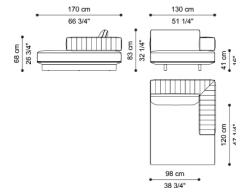

Standard features
L 130 D 170 H 83 cm
L 51.18 D 66.93 H 32.68 in

C.ARU.213.B

Right dormeuse element

Standard features
L 130 D 170 H 83 cm
L 51.18 D 66.93 H 32.68 in

C.ARU.213.C

Sectional sofa element C
with left arm

Standard features
L 250 D 115 H 83 cm
L 98.43 D 45.28 H 32.68 in

C.ARU.213.D

Sectional sofa element D
with right arm

Standard features
L 250 D 115 H 83 cm
L 98.43 D 45.28 H 32.68 in

C.ARU.213.E

Sectional sofa element E
with left arm

Standard features
L 210 D 115 H 83 cm
L 82.68 D 45.28 H 32.68 in

C.ARU.213.F

Sectional sofa element F
with right arm

Standard features
L 210 D 115 H 83 cm
L 82.68 D 45.28 H 32.68 in

C.ARU.211.A

3-seater sofa

Standard features
 L 280 D 115 H 83 cm
 L 110.24 D 45.28 H 32.68 in

C.ARU.211.B

2-seater sofa

Standard features
 L 240 D 115 H 83 cm
 L 94.49 D 45.28 H 32.68 in

C.ARU.221.A

Armchair

Standard features
 L 130 D 105 H 83 cm
 L 51.18 D 41.34 H 32.68 in