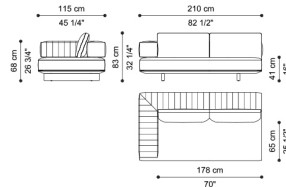

Standard features
L 130 D 170 H 83 cm
L 51.18 D 66.93 H 32.68 in

C.ARU.213.B

Right dormeuse element

Standard features
L 130 D 170 H 83 cm
L 51.18 D 66.93 H 32.68 in

C.ARU.213.C

Sectional sofa element C
with left arm

Standard features
L 250 D 115 H 83 cm
L 98.43 D 45.28 H 32.68 in

C.ARU.213.D

Sectional sofa element D
with right arm

Standard features
L 250 D 115 H 83 cm
L 98.43 D 45.28 H 32.68 in

C.ARU.213.E

Sectional sofa element E
with left arm

Standard features
L 210 D 115 H 83 cm
L 82.68 D 45.28 H 32.68 in

C.ARU.213.F

Sectional sofa element F
with right arm

Standard features
L 210 D 115 H 83 cm
L 82.68 D 45.28 H 32.68 in

C.ARU.211.A

3-seater sofa

Standard features
 L 280 D 115 H 83 cm
 L 110.24 D 45.28 H 32.68 in

C.ARU.211.B

2-seater sofa

Standard features
 L 240 D 115 H 83 cm
 L 94.49 D 45.28 H 32.68 in

C.ARU.221.A

Armchair

Standard features
 L 130 D 105 H 83 cm
 L 51.18 D 41.34 H 32.68 in