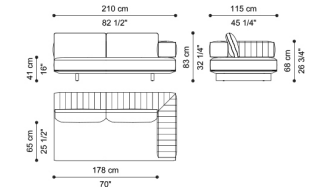

Standard features
L 130 D 170 H 83 cm
L 51.18 D 66.93 H 32.68 in

C.ARU.213.B

Right dormeuse element

Standard features
L 130 D 170 H 83 cm
L 51.18 D 66.93 H 32.68 in

C.ARU.213.C

Sectional sofa element C
with left arm

Standard features
L 250 D 115 H 83 cm
L 98.43 D 45.28 H 32.68 in

C.ARU.213.D

Sectional sofa element D
with right arm

Standard features
L 250 D 115 H 83 cm
L 98.43 D 45.28 H 32.68 in

C.ARU.213.E

Sectional sofa element E
with left arm

Standard features
L 210 D 115 H 83 cm
L 82.68 D 45.28 H 32.68 in

C.ARU.213.F

Sectional sofa element F
with right arm

Standard features
L 210 D 115 H 83 cm
L 82.68 D 45.28 H 32.68 in

C.ARU.211.A

3-seater sofa

Standard features
 L 280 D 115 H 83 cm
 L 110.24 D 45.28 H 32.68 in

C.ARU.211.B

2-seater sofa

Standard features
 L 240 D 115 H 83 cm
 L 94.49 D 45.28 H 32.68 in

C.ARU.221.A

Armchair

Standard features
 L 130 D 105 H 83 cm
 L 51.18 D 41.34 H 32.68 in