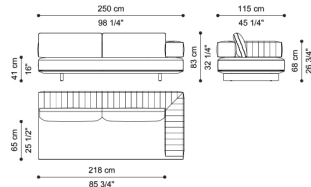

Standard features
L 130 D 170 H 83 cm
L 51.18 D 66.93 H 32.68 in

C.ARU.213.B

Right dormeuse element

Standard features
L 130 D 170 H 83 cm
L 51.18 D 66.93 H 32.68 in

C.ARU.213.C

Sectional sofa element C
with left arm

Standard features
L 250 D 115 H 83 cm
L 98.43 D 45.28 H 32.68 in

C.ARU.213.D

Sectional sofa element D
with right arm

Standard features
L 250 D 115 H 83 cm
L 98.43 D 45.28 H 32.68 in

C.ARU.213.E

Sectional sofa element E
with left arm

Standard features
L 210 D 115 H 83 cm
L 82.68 D 45.28 H 32.68 in

C.ARU.213.F

Sectional sofa element F
with right arm

Standard features
L 210 D 115 H 83 cm
L 82.68 D 45.28 H 32.68 in

C.ARU.211.A

3-seater sofa

Standard features
 L 280 D 115 H 83 cm
 L 110.24 D 45.28 H 32.68 in

C.ARU.211.B

2-seater sofa

Standard features
 L 240 D 115 H 83 cm
 L 94.49 D 45.28 H 32.68 in

C.ARU.221.A

Armchair

Standard features
 L 130 D 105 H 83 cm
 L 51.18 D 41.34 H 32.68 in