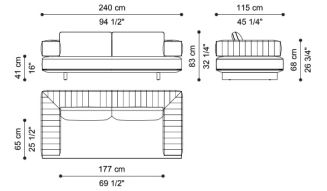

Standard features
L 130 D 170 H 83 cm
L 51.18 D 66.93 H 32.68 in

C.ARU.213.B

Right dormeuse element

Standard features
L 130 D 170 H 83 cm
L 51.18 D 66.93 H 32.68 in

C.ARU.213.C

Sectional sofa element C
with left arm

Standard features
L 250 D 115 H 83 cm
L 98.43 D 45.28 H 32.68 in

C.ARU.213.D

Sectional sofa element D
with right arm

Standard features
L 250 D 115 H 83 cm
L 98.43 D 45.28 H 32.68 in

C.ARU.213.E

Sectional sofa element E
with left arm

Standard features
L 210 D 115 H 83 cm
L 82.68 D 45.28 H 32.68 in

C.ARU.213.F

Sectional sofa element F
with right arm

Standard features
L 210 D 115 H 83 cm
L 82.68 D 45.28 H 32.68 in

C.ARU.211.A

3-seater sofa

Standard features
 L 280 D 115 H 83 cm
 L 110.24 D 45.28 H 32.68 in

C.ARU.211.B

2-seater sofa

Standard features
 L 240 D 115 H 83 cm
 L 94.49 D 45.28 H 32.68 in

C.ARU.221.A

Armchair

Standard features
 L 130 D 105 H 83 cm
 L 51.18 D 41.34 H 32.68 in