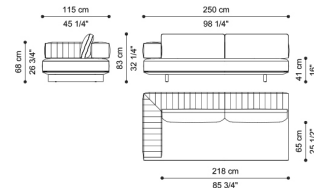

Standard features
L 130 D 170 H 83 cm
L 51.18 D 66.93 H 32.68 in

C.ARU.213.B

Right dormeuse element

Standard features
L 130 D 170 H 83 cm
L 51.18 D 66.93 H 32.68 in

C.ARU.213.C

Sectional sofa element C
with left arm

Standard features
L 250 D 115 H 83 cm
L 98.43 D 45.28 H 32.68 in

C.ARU.213.D

Sectional sofa element D
with right arm

Standard features
L 250 D 115 H 83 cm
L 98.43 D 45.28 H 32.68 in

C.ARU.213.E

Sectional sofa element E
with left arm

Standard features
L 210 D 115 H 83 cm
L 82.68 D 45.28 H 32.68 in

C.ARU.213.F

Sectional sofa element F
with right arm

Standard features
L 210 D 115 H 83 cm
L 82.68 D 45.28 H 32.68 in

C.ARU.211.A

3-seater sofa

Standard features
 L 280 D 115 H 83 cm
 L 110.24 D 45.28 H 32.68 in

C.ARU.211.B

2-seater sofa

Standard features
 L 240 D 115 H 83 cm
 L 94.49 D 45.28 H 32.68 in

C.ARU.221.A

Armchair

Standard features
 L 130 D 105 H 83 cm
 L 51.18 D 41.34 H 32.68 in