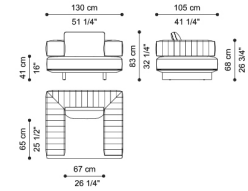

Standard features
L 130 D 170 H 83 cm
L 51.18 D 66.93 H 32.68 in

C.ARU.213.B

Right dormeuse element

Standard features
L 130 D 170 H 83 cm
L 51.18 D 66.93 H 32.68 in

C.ARU.213.C

Sectional sofa element C
with left arm

Standard features
L 250 D 115 H 83 cm
L 98.43 D 45.28 H 32.68 in

C.ARU.213.D

Sectional sofa element D
with right arm

Standard features
L 250 D 115 H 83 cm
L 98.43 D 45.28 H 32.68 in

C.ARU.213.E

Sectional sofa element E
with left arm

Standard features
L 210 D 115 H 83 cm
L 82.68 D 45.28 H 32.68 in

C.ARU.213.F

Sectional sofa element F
with right arm

Standard features
L 210 D 115 H 83 cm
L 82.68 D 45.28 H 32.68 in

C.ARU.211.A

3-seater sofa

Standard features
 L 280 D 115 H 83 cm
 L 110.24 D 45.28 H 32.68 in

C.ARU.211.B

2-seater sofa

Standard features
 L 240 D 115 H 83 cm
 L 94.49 D 45.28 H 32.68 in

C.ARU.221.A

Armchair

Standard features
 L 130 D 105 H 83 cm
 L 51.18 D 41.34 H 32.68 in