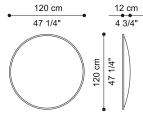

Witch

MIRRORS

Witch is a large round mirror with a decorative appeal. The convex shape with a "magical" effect that plays with proportions and the frame with an antique bronze finishing make it an indispensable element to enhance the domestic space.

Witch

MIRRORS

Convex mirror with frame in sheet metal with Antique Bronze finishing.

C.WIT.511.A

Mirror

Standard features
D 12 dia 120 cm cm
D 4.72 dia 47.24 in in