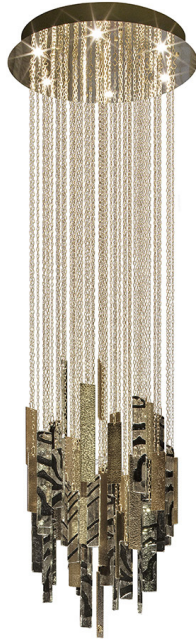

# Batten

CHANDELIERS

---

## CHANDELIERS

Chandelier with hanging elements in brass and blown glass. Decorated plate and chains in Gold finishing.  
Suitable dimension for ceiling height 300 cm.

---

C.BAT.611.A

Chandelier

Standard features  
dia 80 cm H 120 cm  
dia 31.5 in H 47.24 in

## STRUCTURE

Metal

Gold