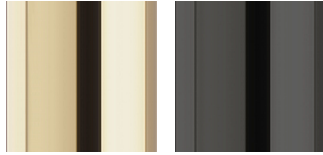

Antigua

CHANDELIERS

Antigua

CHANDELIERS

Chandelier with structure in metal with Gold and Black
Chrome finishing.

C.ANT.611.A

Chandelier

Standard features

dia 26 cm H 125 cm

dia 10.24 in H 49.21 in

Antigua

CHANDELIERS

STRUCTURE

Metal

Gold

Black
Chrome