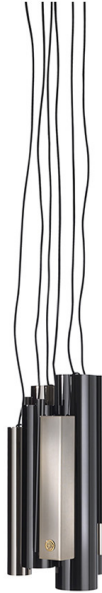

Antigua

CHANDELIERS

Antigua

CHANDELIERS

Chandelier with structure in metal with Gold and Black
Chrome finishing.

C.ANT.611.A

Chandelier

Standard features

dia 26 cm H 125 cm

dia 10.24 in H 49.21 in

Antigua

CHANDELIERS

STRUCTURE

Metal

Gold

Black
Chrome