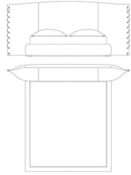

Nilo

BEDS

The important headboard is the distinctive element of the Nilo bed. The refined embroidery on the central part contrasts with the smooth side bands, while the binding with metallic chain lends a glam-chic charm in perfect Roberto Cavalli Home Interiors style, further emphasized by the snake-shaped ends.

Nilo

BEDS

Bed with structure in poplar wood and foam. Upholstery in fabric or leather from the collection. Optional "Spiga" quilting. Metal details in Gold finishing.

C.NIL.312.A

Bed for mattress 180 x 200
cm

Standard features
L 286 D 249 H 128 cm
L 112.6 D 98.03 H 50.39 in

C.NIL.312.B

Bed for mattress 200 x 200
cm

Standard features
L 306 D 249 H 128 cm
L 120.47 D 98.03 H 50.39 in

Nilo

BEDS

UPHOLSTERY

Fabric cat. A
Fabric cat. B
Fabric cat. C
Leather cat. A
Leather cat. B