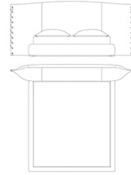

Nilo

BEDS

Bed with structure in poplar wood and foam. Upholstery in fabric or leather from the collection. Optional "Spiga" quilting. Metal details in Gold finishing.

C.NIL.312.A

Bed for mattress 180 x 200
cm

Standard features
L 286 D 249 H 128 cm
L 112.6 D 98.03 H 50.39 in

C.NIL.312.B

Bed for mattress 200 x 200
cm

Standard features
L 306 D 249 H 128 cm
L 120.47 D 98.03 H 50.39 in

Nilo

BEDS

UPHOLSTERY

Fabric cat. A
Fabric cat. B
Fabric cat. C
Leather cat. A
Leather cat. B