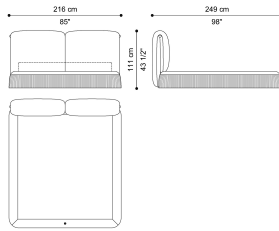

Optional RC Snake embroidery.

C.MAW.312.A

Bed for mattress 180 x 200
cm

C.MAW.312.B

Bed for mattress 200 x 200
cm

Standard features

L 216 D 249 H 111 cm
L 85.04 D 98.03 H 43.7 in

Standard features

L 236 D 249 H 111 cm
L 92.91 D 98.03 H 43.7 in

Malawi

BEDS

UPHOLSTERY

Leather cat. A
Leather cat. B

See the detailed files in the "Technical information" section

Malawi

BEDS