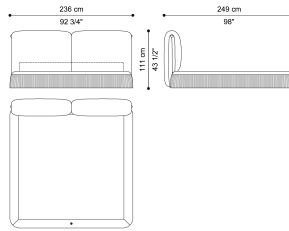

Optional RC Snake embroidery.

C.MAW.312.A

Bed for mattress 180 x 200
cm

C.MAW.312.B

Bed for mattress 200 x 200
cm

Standard features

L 216 D 249 H 111 cm
L 85.04 D 98.03 H 43.7 in

Standard features

L 236 D 249 H 111 cm
L 92.91 D 98.03 H 43.7 in

Malawi

BEDS

UPHOLSTERY

Leather cat. A
Leather cat. B

See the detailed files in the "Technical information" section

Malawi

BEDS