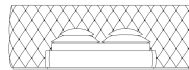

C.LIM.312.A

Bed for mattress 180 x 200
cm

Standard features
L 330 D 240 H 120 cm
L 129.92 D 94.49 H 47.24 in

C.LIM.312.B

Bed for mattress 200 x 200
cm

Standard features
L 350 D 240 H 120 cm
L 137.8 D 94.49 H 47.24 in