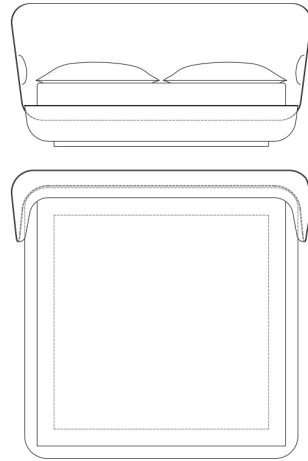

Key west

BEDS

A bed with an attractive design, characterized by sinuous and rounded shapes, enhanced by the enveloping backrest. Sensuality, hospitality and charm in a single piece of furniture: the perfect ingredients for creating a seductive relaxing setting in pure Roberto Cavalli Home Interiors style.

Key west

BEDS

Bed with structure in multilayer wood and foam.
Upholstery in fabric or leather from the collection.
Wooden base with matt Black Lacquered finishing.

C.KEY.312.A

Bed for mattress 180 x 200
cm

Standard features
L 222 D 233 H 115 cm
L 87.4 D 91.73 H 45.28 in

C.KEY.312.B

Bed for mattress 200 x 200
cm

Standard features
L 242 D 233 H 115 cm
L 95.28 D 91.73 H 45.28 in

Key west

BEDS

UPHOLSTERY

Fabric cat. A
Fabric cat. B
Fabric cat. C
Leather cat. A
Leather cat. B