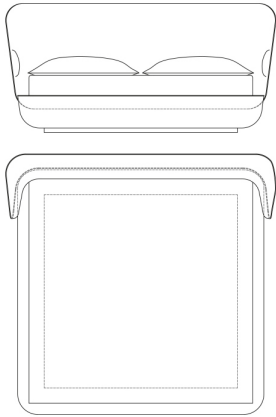

Key west

BEDS

A bed with an attractive design, characterized by sinuous and rounded shapes, enhanced by the enveloping backrest. Sensuality, hospitality and charm in a single piece of furniture: the perfect ingredients for creating a seductive relaxing setting in pure Roberto Cavalli Home Interiors style.

Key west

BEDS

Bed with structure in multilayer wood and foam.
Upholstery in fabric or leather from the collection.
Wooden base with matt Black Lacquered finishing.

C.KEY.312.A

Bed for mattress 180 x 200
cm

Standard features
L 222 D 233 H 115 cm
L 87.4 D 91.73 H 45.28 in

C.KEY.312.B

Bed for mattress 200 x 200
cm

Standard features
L 242 D 233 H 115 cm
L 95.28 D 91.73 H 45.28 in

Key west

BEDS

UPHOLSTERY

Fabric cat. A
Fabric cat. B
Fabric cat. C
Leather cat. A
Leather cat. B