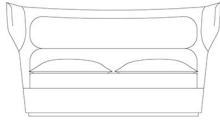

## BEDS

Bed with structure in beech wood and foam. Upholstery in fabric or leather from the collection. Optional "Uma" quilting for headboard.

C.GUA.312.A

Bed for mattress 180 x 200  
cm

C.GUA.312.B

Bed for mattress 200 x 200  
cm

Standard features  
L 236 D 233 H 135 cm  
L 92.91 D 91.73 H 53.15 in

Standard features  
L 256 D 233 H 135 cm  
L 100.79 D 91.73 H 53.15 in