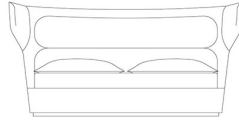

## BEDS

Bed with structure in beech wood and foam. Upholstery in fabric or leather from the collection. Optional "Uma" quilting for headboard.

C.GUA.312.A

Bed for mattress 180 x 200  
cm

C.GUA.312.B

Bed for mattress 200 x 200  
cm

Standard features  
L 236 D 233 H 135 cm  
L 92.91 D 91.73 H 53.15 in

Standard features  
L 256 D 233 H 135 cm  
L 100.79 D 91.73 H 53.15 in