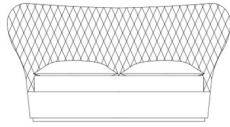

Grace

BEDS

Grace

BEDS

Bed with structure in beech wood and foam. Upholstery in fabric or leather from the collection with lozenge quilted headboard.

C.GRC.312.A

Bed for mattress 180 x 200
cm

C.GRC.312.B

Bed for mattress 200 x 200
cm

Standard features
L 245 D 234 H 131 cm
L 96.46 D 92.13 H 51.57 in

Standard features
L 265 D 234 H 131 cm
L 104.33 D 92.13 H 51.57 in

Grace

BEDS

UPHOLSTERY

Fabric cat. A
Fabric cat. B
Fabric cat. C
Leather cat. A
Leather cat. B