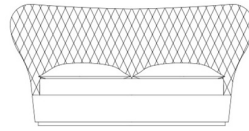

Grace

BEDS

Grace

BEDS

Bed with structure in beech wood and foam. Upholstery in fabric or leather from the collection with lozenge quilted headboard.

C.GRC.312.A

Bed for mattress 180 x 200
cm

C.GRC.312.B

Bed for mattress 200 x 200
cm

Standard features
L 245 D 234 H 131 cm
L 96.46 D 92.13 H 51.57 in

Standard features
L 265 D 234 H 131 cm
L 104.33 D 92.13 H 51.57 in

Grace

BEDS

UPHOLSTERY

Fabric cat. A
Fabric cat. B
Fabric cat. C
Leather cat. A
Leather cat. B