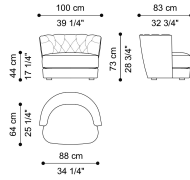

Limbo

ARMCHAIRS

Armchair with structure in poplar wood and foam.
Upholstery in fabric or leather from the collection.

C.LIM.221.A

Armchair

Standard features

L 100 D 83 H 73 cm
L 39.37 D 32.68 H 28.74 in

Limbo