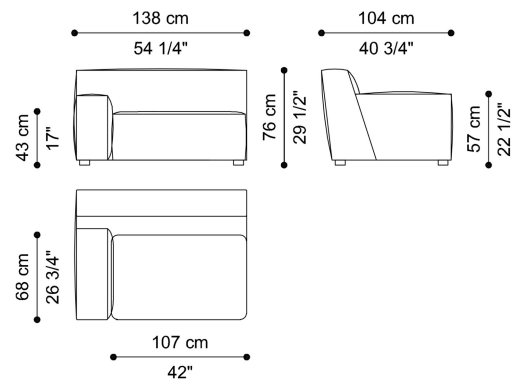

SECTIONAL SOFA - LEFT ELEMENT R C.HA2.213.R