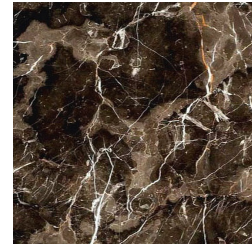

Black lacquered wood - Glossy

Dark Brown lacquered wood - Glossy

Desert lacquered wood - Glossy

Ivory lacquered wood - Glossy

White lacquered wood - Glossy

Oak Dyed Wengé Veneered Wood

Oak veneered Dyed Wengé wood - Glossy

LARGE LEG/DRAWERS FRONT

WOOD

Lacquered Wood - Glossy

Black lacquered wood - Glossy

Dark Brown lacquered wood - Glossy

Desert lacquered wood - Glossy

Ivory lacquered wood - Glossy

White lacquered wood - Glossy

TOP

STONE

Stone Cat. A

Marble cat. A Bianco Carrara - Honed

Marble cat. A Bianco Carrara - Polished

Marble cat. A Black & Gold - Polished

Marble cat. A Black Marquina - Polished

Marble cat. A Emperador Dark - Polished

Marble Cat. A Rain Forest Green - Polished

Marble Cat. A Ruggine - Polished

Marble cat. A Travertino Navona - Polished