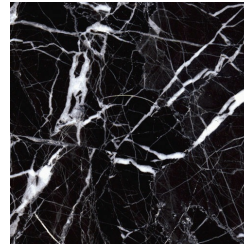

Black lacquered wood - Glossy

Dark Brown lacquered wood - Glossy

Desert lacquered wood - Glossy

Ivory lacquered wood - Glossy

White lacquered wood - Glossy

Oak Dyed Wengé Veneered Wood

Oak veneered Dyed Wengé wood - Glossy

LARGE LEG/DRAWERS FRONT

WOOD

Lacquered Wood - Glossy

Black lacquered wood - Glossy

Dark Brown lacquered wood - Glossy

Desert lacquered wood - Glossy

Ivory lacquered wood - Glossy

White lacquered wood - Glossy

TOP

STONE

Stone Cat. A

Marble cat. A Bianco Carrara - Honed

Marble cat. A Bianco Carrara - Polished

Marble cat. A Black & Gold - Polished

Marble cat. A Black Marquina - Polished

Marble cat. A Emperador Dark - Polished