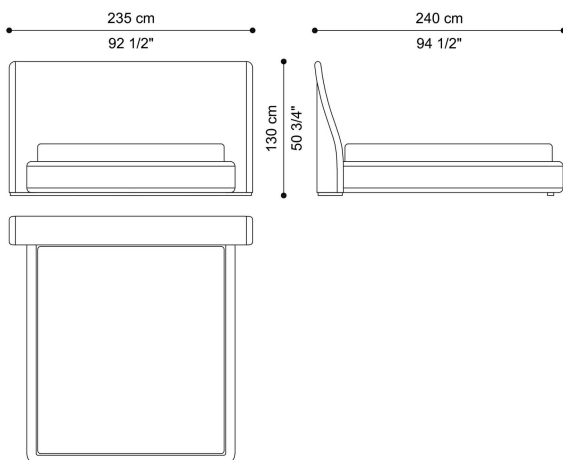

Brass plate with RC monogram on the right side of the bedframe.

DIMENSIONS

BED - FOR MATTRESS 180 X 200 CM - "SOFFIO" SLATTED BED
BASE INCLUDED IN THE PRICE

C.NEV.312.A

L 410 D 240 H 130 CM

BED - FOR MATTRESS 200 X 200 CM - "SOFFIO" SLATTED BED
BASE INCLUDED IN THE PRICE

C.NEV.312.B

L 410 D 240 H 130 CM

BED - FOR MATTRESS 180 X 200 CM - "SOFFIO" SLATTED BED
BASE INCLUDED IN THE PRICE

C.NEV.312.C

L 235 D 240 H 130 CM

BED - FOR MATTRESS 200 X 200 CM - "SOFFIO" SLATTED BED
BASE INCLUDED IN THE PRICE