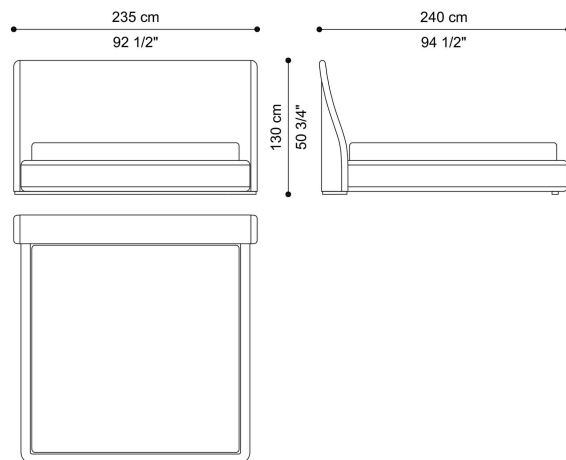

Brass plate with RC monogram on the right side of the bedframe.

DIMENSIONS

BED - FOR MATTRESS 180 X 200 CM - "SOFFIO" SLATTED BED
BASE INCLUDED IN THE PRICE

C.NEV.312.A

L 410 D 240 H 130 CM

BED - FOR MATTRESS 200 X 200 CM - "SOFFIO" SLATTED BED
BASE INCLUDED IN THE PRICE

C.NEV.312.B

L 410 D 240 H 130 CM

BED - FOR MATTRESS 180 X 200 CM - "SOFFIO" SLATTED BED
BASE INCLUDED IN THE PRICE

C.NEV.312.C

L 235 D 240 H 130 CM

BED - FOR MATTRESS 200 X 200 CM - "SOFFIO" SLATTED BED
BASE INCLUDED IN THE PRICE

C.NEV.312.D

L 235 D 240 H 130 CM

OPTIONAL

DECORATIVE ELEMENTS FOR C.NEV.312

Decorative metal elements in Gold finishing with resin inserts col.
Bordeaux, Taupe or Black

C.COM.801.CMX

DECORATIVE STUDS FOR C.NEV.312