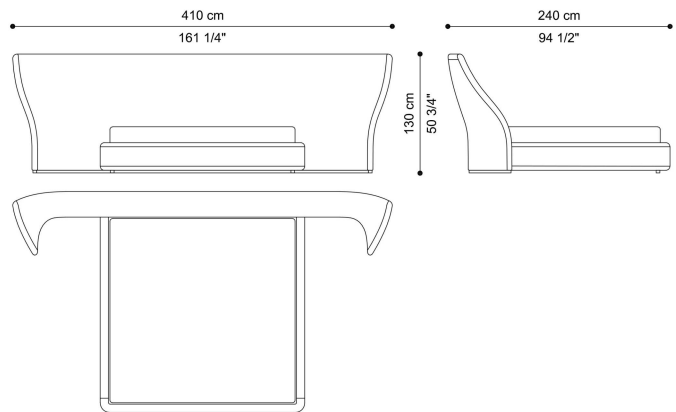

Brass plate with RC monogram on the right side of the bedframe.

DIMENSIONS

BED - FOR MATTRESS 180 X 200 CM - "SOFFIO" SLATTED BED
BASE INCLUDED IN THE PRICE

C.NEV.312.A

L 410 D 240 H 130 CM

BED - FOR MATTRESS 200 X 200 CM - "SOFFIO" SLATTED BED
BASE INCLUDED IN THE PRICE

C.NEV.312.B

L 410 D 240 H 130 CM

BED - FOR MATTRESS 180 X 200 CM - "SOFFIO" SLATTED BED
BASE INCLUDED IN THE PRICE

C.NEV.312.C

L 235 D 240 H 130 CM

BED - FOR MATTRESS 200 X 200 CM - "SOFFIO" SLATTED BED
BASE INCLUDED IN THE PRICE