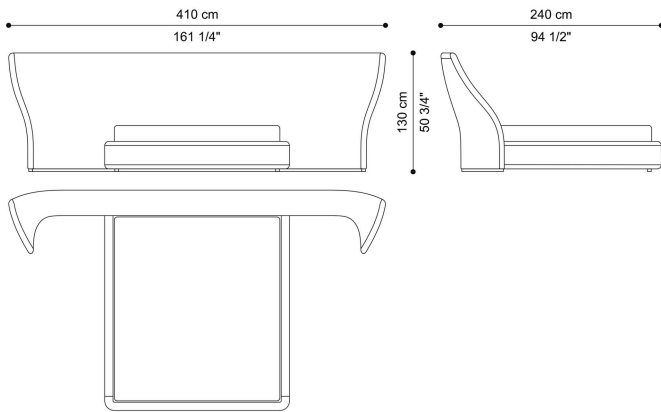

Brass plate with RC monogram on the right side of the bedframe.

DIMENSIONS

BED - FOR MATTRESS 180 X 200 CM - "SOFFIO" SLATTED BED
BASE INCLUDED IN THE PRICE

C.NEV.312.A

L 410 D 240 H 130 CM

BED - FOR MATTRESS 200 X 200 CM - "SOFFIO" SLATTED BED
BASE INCLUDED IN THE PRICE

C.NEV.312.B

L 410 D 240 H 130 CM

BED - FOR MATTRESS 180 X 200 CM - "SOFFIO" SLATTED BED
BASE INCLUDED IN THE PRICE

C.NEV.312.C

L 235 D 240 H 130 CM

BED - FOR MATTRESS 200 X 200 CM - "SOFFIO" SLATTED BED
BASE INCLUDED IN THE PRICE