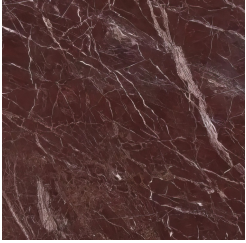

SANDSTONE
TABLES

roberto cavalli
HOME
INTERIORS

DESCRIPTION

Top and leg inserts in stone from the collection.

Lower part of the top in MDF reinforced with aluminium, matt lacquered in Gold finishing.

Wooden legs in Craft Gold finishing with brass details in Gold finishing.

Marble cat. A Black & Gold - Polished

Marble cat. A Black Marquina - Polished

Marble cat. A Emperador Dark - Polished

Marble Cat. A Rain Forest Green - Polished

Marble Cat. A Ruggine - Polished

Marble cat. A Travertino Navona - Polished

Stone Cat. B

Marble cat. B Sahara Noir - Polished

Marble cat. B Versilys - Polished

Stone Cat. C

Marble cat. C Red
Jasper - Polished

Marble cat. C
Statuario Venato -
Polished

Quartzite cat. C
Emerald - Polished

Quartzite cat. C Taj
Mahal Grey -
Polished

Stone Cat. D

Crystal cat. D White
- Polished

LOWER PART OF THE TOP

WOOD

Wood - Special Finishings

Gold lacquered wood
- Glossy

LEGS