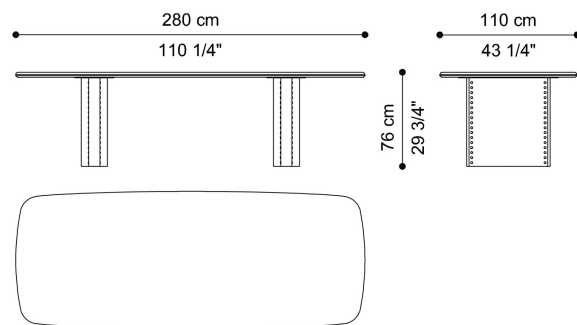

The 320 cm version features a three-part top with wood inserts, lacquered in Gold finishing.

DIMENSIONS

DINING TABLE

C.SAN.122.A

L 320 D 110 H 76 CM

DINING TABLE

C.SAN.122.B

L 280 D 110 H 76 CM

DINING TABLE

C.SAN.122.C

L 220 D 110 H 76 CM

TOP/LEG INSERTS

STONE

Stone Cat. A

Marble cat. A Bianco Carrara - Honed

Marble cat. A Bianco Carrara - Polished