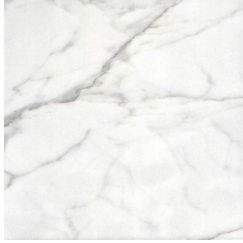

SANDSTONE
TABLES

roberto cavalli
HOME
INTERIORS

DESCRIPTION

Top and leg inserts in stone from the collection.

Lower part of the top in MDF reinforced with aluminium, matt lacquered in Gold finishing.

Wooden legs in Craft Gold finishing with brass details in Gold finishing.

Stone Cat. B

Marble cat. B Sahara Noir - Polished

Marble cat. B Versilys - Polished

Stone Cat. C

Marble cat. C Red
Jasper - Polished

Marble cat. C
Statuario Venato -
Polished

Quartzite cat. C
Emerald - Polished

Quartzite cat. C Taj
Mahal Grey -
Polished

Stone Cat. D

Crystal cat. D White
- Polished

LOWER PART OF THE TOP

WOOD

Wood - Special Finishings

Gold lacquered wood
- Glossy

LEGS