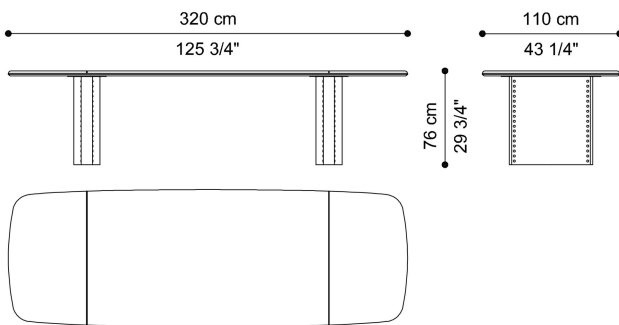

The 320 cm version features a three-part top with wood inserts, lacquered in Gold finishing.

DIMENSIONS

DINING TABLE

C.SAN.122.A

L 320 D 110 H 76 CM

DINING TABLE

C.SAN.122.B

L 280 D 110 H 76 CM

DINING TABLE

C.SAN.122.C

L 220 D 110 H 76 CM

TOP/LEG INSERTS

STONE

Stone Cat. A

Marble cat. A Bianco Carrara - Honed

Marble cat. A Bianco Carrara - Polished