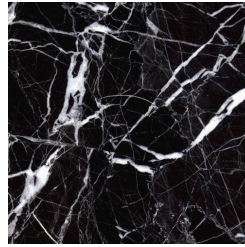

SANDSTONE
TABLES

roberto cavalli
HOME
INTERIORS

DESCRIPTION

Top and leg inserts in stone from the collection.

Lower part of the top in MDF reinforced with aluminium, matt lacquered in Gold finishing.

Wooden legs in Craft Gold finishing with brass details in Gold finishing.

DINING TABLE

C.SAN.122.C

L 220 D 110 H 76 CM

TOP/LEG INSERTS

STONE

Stone Cat. A

Marble cat. A Bianco Carrara - Honed

Marble cat. A Bianco Carrara - Polished

Marble cat. A Black & Gold - Polished

Marble cat. A Black Marquina - Polished

Marble cat. A Emperador Dark - Polished

Marble Cat. A Rain Forest Green - Polished

Marble Cat. A Ruggine - Polished

Marble cat. A Travertino Navona - Polished

Stone Cat. B

Marble cat. B Sahara Noir - Polished

Marble cat. B Versilys - Polished

Stone Cat. C

Marble cat. C Red
Jasper - Polished

Marble cat. C
Statuario Venato -
Polished

Quartzite cat. C
Emerald - Polished