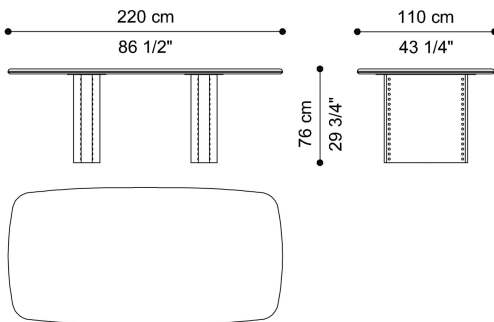

The 320 cm version features a three-part top with wood inserts, lacquered in Gold finishing.

DIMENSIONS

DINING TABLE

C.SAN.122.A

L 320 D 110 H 76 CM

DINING TABLE

C.SAN.122.B

L 280 D 110 H 76 CM

DINING TABLE

C.SAN.122.C

L 220 D 110 H 76 CM

TOP/LEG INSERTS

STONE

Stone Cat. A

Marble cat. A Bianco Carrara - Honed

Marble cat. A Bianco Carrara - Polished