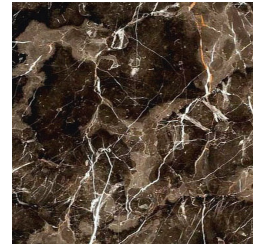

SANDSTONE
TABLES

roberto cavalli
HOME
INTERIORS

DESCRIPTION

Top and leg inserts in stone from the collection.

Lower part of the top in MDF reinforced with aluminium, matt lacquered in Gold finishing.

Wooden legs in Craft Gold finishing with brass details in Gold finishing.

DINING TABLE

C.SAN.122.C

L 220 D 110 H 76 CM

TOP/LEG INSERTS

STONE

Stone Cat. A

Marble cat. A Bianco Carrara - Honed

Marble cat. A Bianco Carrara - Polished

Marble cat. A Black & Gold - Polished

Marble cat. A Black Marquina - Polished

Marble cat. A Emperador Dark - Polished

Marble Cat. A Rain Forest Green - Polished

Marble Cat. A Ruggine - Polished

Marble cat. A Travertino Navona - Polished

Stone Cat. B

Marble cat. B Sahara Noir - Polished

Marble cat. B Versilys - Polished

Stone Cat. C

Marble cat. C Red
Jasper - Polished

Marble cat. C
Statuario Venato -
Polished

Quartzite cat. C
Emerald - Polished