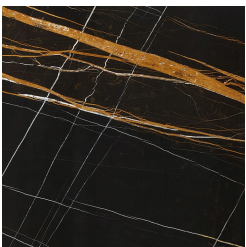

SANDSTONE
TABLES

roberto cavalli
HOME
INTERIORS

DESCRIPTION

Top and leg inserts in stone from the collection.

Lower part of the top in MDF reinforced with aluminium, matt lacquered in Gold finishing.

Wooden legs in Craft Gold finishing with brass details in Gold finishing.

Marble cat. A Black & Gold - Polished

Marble cat. A Black Marquina - Polished

Marble cat. A Emperador Dark - Polished

Marble Cat. A Rain Forest Green - Polished

Marble Cat. A Ruggine - Polished

Marble cat. A Travertino Navona - Polished

Stone Cat. B

Marble cat. B Sahara Noir - Polished

Marble cat. B Versilys - Polished

Stone Cat. C

Marble cat. C Red
Jasper - Polished

Marble cat. C
Statuario Venato -
Polished

Quartzite cat. C
Emerald - Polished

Quartzite cat. C Taj
Mahal Grey -
Polished

Stone Cat. D

Crystal cat. D White
- Polished

LOWER PART OF THE TOP

WOOD

Wood - Special Finishings

Gold lacquered wood
- Glossy

LEGS