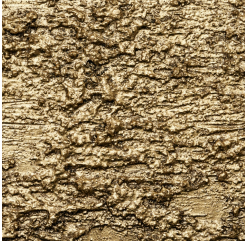

SANDSTONE
TABLES

roberto cavalli
HOME
INTERIORS

DESCRIPTION

Top and leg inserts in stone from the collection.

Lower part of the top in MDF reinforced with aluminium, matt lacquered in Gold finishing.

Wooden legs in Craft Gold finishing with brass details in Gold finishing.

Stone Cat. B

Marble cat. B Sahara Noir - Polished

Marble cat. B Versilys - Polished

Stone Cat. C

Marble cat. C Red
Jasper - Polished

Marble cat. C
Statuario Venato -
Polished

Quartzite cat. C
Emerald - Polished

Quartzite cat. C Taj
Mahal Grey -
Polished

Stone Cat. D

Crystal cat. D White
- Polished

LOWER PART OF THE TOP

WOOD

Wood - Special Finishings

Gold lacquered wood
- Glossy

LEGS

WOOD

Wood - Special Finishings

Craft Gold wood -
Matt

DETAILS

METAL

Glossy Metal

Metal Gold - Glossy