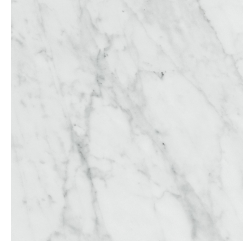

Marble cat. A Bianco Carrara - Polished