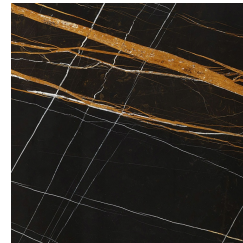

B-52
CONSOLES

roberto cavalli

HOME

INTERIORS

DESCRIPTION

Metal base in the brushed finishings from the collection. Gold finishing available as optional.
Top in glossy Oak veneered Dyed Wengé wood or in marble from the collection.
Available on demand in onyx from the collection.

METAL

Metal Brushed
Bronze

Metal Brushed Dark
Bronze

Metal Brushed Gold

TOP

MARBLE/ONYX

Emerald Onyx - Polished

Grey Onyx - Polished

Marble cat. A Bianco Carrara - Honed

Marble cat. A Bianco Carrara - Polished

Marble cat. A Black & Gold - Polished

Marble cat. A Black Marquina - Polished

Marble cat. A Emperador Dark - Polished

Marble cat. A Travertino Navona - Polished

Marble cat. B Sahara Noir - Polished

Marble cat. B Versilys - Polished

Marble cat. C Statuario Venato - Polished

Verde Giada Onyx - Polished

White Onyx - Polished

WOOD

Oak veneered Dyed Wengé wood - Glossy