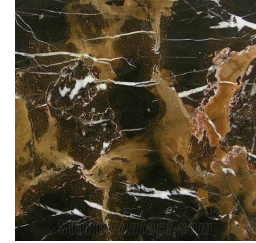

B-52
CONSOLES

roberto cavalli

HOME

INTERIORS

DESCRIPTION

Metal base in the brushed finishings from the collection. Gold finishing available as optional.
Top in glossy Oak veneered Dyed Wengé wood or in marble from the collection.
Available on demand in onyx from the collection.

METAL

Metal Brushed
Bronze

Metal Brushed Dark
Bronze

Metal Brushed Gold

TOP

MARBLE/ONYX

Emerald Onyx - Polished

Grey Onyx - Polished

Marble cat. A Bianco Carrara - Honed

Marble cat. A Bianco Carrara - Polished

Marble cat. A Black & Gold - Polished

Marble cat. A Black Marquina - Polished

Marble cat. A Emperador Dark - Polished

Marble cat. A Travertino Navona - Polished

Marble cat. B Sahara Noir - Polished

Marble cat. B Versilys - Polished

Marble cat. C Statuario Venato - Polished

Verde Giada Onyx - Polished

White Onyx - Polished

WOOD

Oak veneered Dyed Wengé wood - Glossy