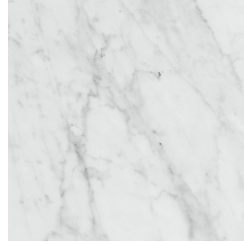

B-52
CONSOLES

roberto cavalli

HOME

INTERIORS

DESCRIPTION

Metal base in the brushed finishings from the collection. Gold finishing available as optional.
Top in glossy Oak veneered Dyed Wengé wood or in marble from the collection.
Available on demand in onyx from the collection.

METAL

Metal Brushed
Bronze

Metal Brushed Dark
Bronze

Metal Brushed Gold

TOP

MARBLE/ONYX

Emerald Onyx - Polished

Grey Onyx - Polished