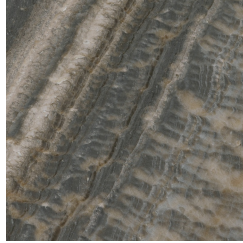

B-52
CONSOLES

roberto cavalli

HOME

INTERIORS

DESCRIPTION

Metal base in the brushed finishings from the collection. Gold finishing available as optional.
Top in glossy Oak veneered Dyed Wengé wood or in marble from the collection.
Available on demand in onyx from the collection.

METAL

Metal Brushed
Bronze

Metal Brushed Dark
Bronze

Metal Brushed Gold

TOP

MARBLE/ONYX

Emerald Onyx - Polished

Grey Onyx - Polished

Marble cat. A Bianco Carrara - Honed

Marble cat. A Bianco Carrara - Polished

Marble cat. A Black & Gold - Polished

Marble cat. A Black Marquina - Polished

Marble cat. A Emperador Dark - Polished

Marble cat. A Travertino Navona - Polished

Marble cat. B Sahara Noir - Polished

Marble cat. B Versilys - Polished

Marble cat. C Statuario Venato - Polished

Verde Giada Onyx - Polished

White Onyx - Polished

WOOD

Oak veneered Dyed Wengé wood - Glossy