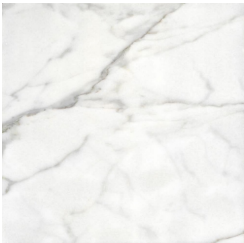

B-52
CONSOLES

roberto cavalli

HOME

INTERIORS

DESCRIPTION

Metal base in the brushed finishings from the collection. Gold finishing available as optional.
Top in glossy Oak veneered Dyed Wengé wood or in marble from the collection.
Available on demand in onyx from the collection.

Marble cat. A Bianco Carrara - Honed

Marble cat. A Bianco Carrara - Polished

Marble cat. A Black & Gold - Polished

Marble cat. A Black Marquina - Polished

Marble cat. A Emperador Dark - Polished

Marble cat. A Travertino Navona - Polished

Marble cat. B Sahara Noir - Polished

Marble cat. B Versilys - Polished

Marble cat. C Statuario Venato - Polished

Verde Giada Onyx - Polished

White Onyx - Polished

WOOD

Oak veneered Dyed Wengé wood - Glossy