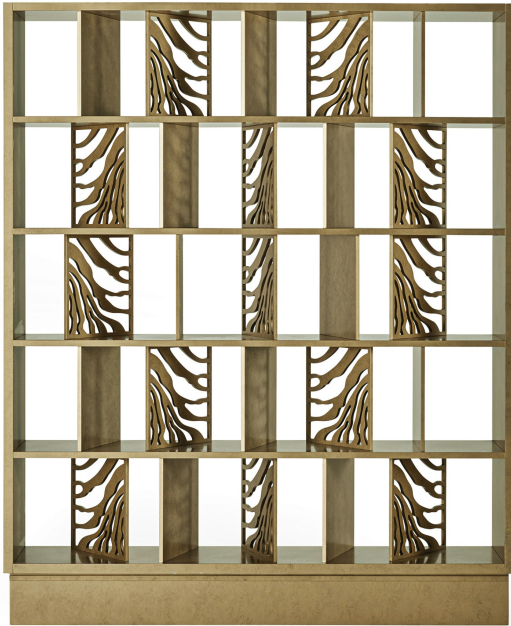

MILIA
BOOKCASES

roberto cavalli
HOME
INTERIORS

DESCRIPTION

Structure in poplar blockboard faced with MDF with Antique Bronze finishing.

DIMENSIONS

BOOKCASE C.MIL.541.A

L 200 D 40 H 244 CM

STRUCTURE

WOOD

Antique Bronze
lacquered wood -
Matt