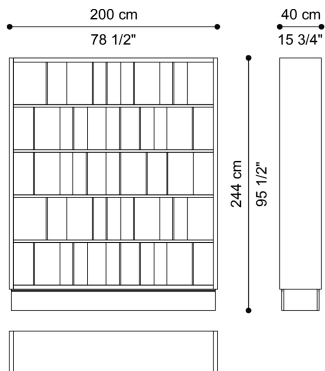

MILIA
BOOKCASES

roberto cavalli
HOME
INTERIORS

DESCRIPTION

Structure in poplar blockboard faced with MDF with Antique Bronze finishing.

DIMENSIONS

BOOKCASE C.MIL.541.A

L 200 D 40 H 244 CM

STRUCTURE