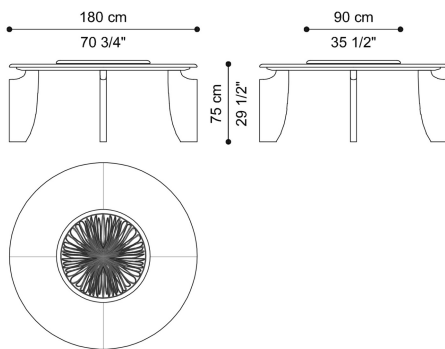

RAY OF GOLD
TABLES

roberto cavalli
HOME
INTERIORS

DESCRIPTION

Top in poplar blockboard faced with MDF in glossy anagré veneered with 4/4 inlay and perimetral shape in MDF lacquered with glossy finishing col. Black.

Solid beech wood base, lacquered with glossy finishing col. Black.

Removable Lazy susan \varnothing 92 cm with Ray of Gold inlay and perimetral shape in MDF lacquered with glossy finishing col. Black.

DIMENSIONS

DINING TABLE

C.RAY.123.A

\varnothing 180 H 75 CM