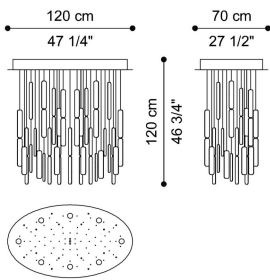

## DESCRIPTION

Hanging elements in brass and blown glass.  
Decorated plate and chains in Gold finishing.  
Suitable dimension for ceiling height 300 cm.

## DIMENSIONS

### CHANDELIER C.RAY.611.A

L 120 D 70 H 120 CM