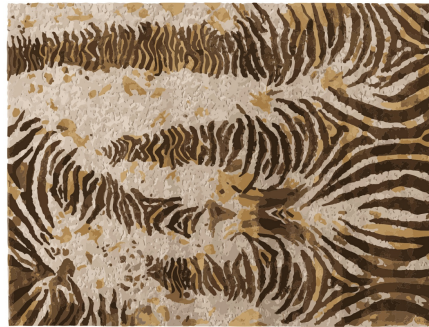

HWANGE
RUGS

roberto cavalli
HOME
INTERIORS

DESCRIPTION

High density rug handtufted in wool and bamboo silk relief.
Colours available: Cream, Brown.

DIMENSIONS

RUG
C.HWA.571.BBI-D3X2

L 300 D 200 CM

RUG
C.HWA.571.BBI-D4X3

L 400 D 300 CM

RUG
C.HWA.571.BCI-D3X2

L 300 D 200 CM

RUG
C.HWA.571.BCI-D4X3

L 400 D 300 CM