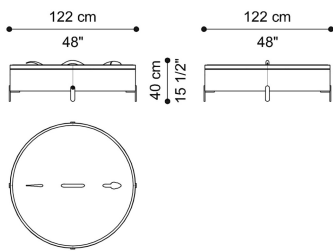

NYOKA
LOW TABLES

roberto cavalli
HOME
INTERIORS

DESCRIPTION

Structure in multilayer poplar wood covered in leather cat. A/B from the collection.
Internal upholstery in the silks from the collection.
Top in Porcelain gres from the collection.
Metal feet in the glossy and brushed finishings from the collection.
Snake details in cast brass in Gold finishing.

DIMENSIONS

LOW TABLE
C.NYK.231.A

Ø 122 H 40 CM

LOW TABLE
C.NYK.232.A

Ø 62 H 54 CM

TOP

PORCELAIN GRES

Ivory Porcelain Gres
- Glossy