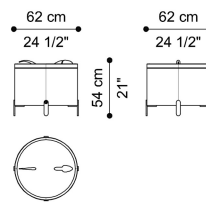

NYOKA
LOW TABLES

roberto cavalli
HOME
INTERIORS

DESCRIPTION

Structure in multilayer poplar wood covered in leather cat. A/B from the collection.
Internal upholstery in the silks from the collection.
Top in Porcelain gres from the collection.
Metal feet in the glossy and brushed finishings from the collection.
Snake details in cast brass in Gold finishing.

DIMENSIONS

LOW TABLE
C.NYK.231.A

Ø 122 H 40 CM

LOW TABLE
C.NYK.232.A

Ø 62 H 54 CM

TOP

PORCELAIN GRES

Ivory Porcelain Gres
- Glossy