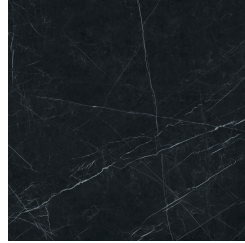

NYOKA
LOW TABLES

roberto cavalli
HOME
INTERIORS

DESCRIPTION

Structure in multilayer poplar wood covered in leather cat. A/B from the collection.
Internal upholstery in the silks from the collection.
Top in Porcelain gres from the collection.
Metal feet in the glossy and brushed finishings from the collection.
Snake details in cast brass in Gold finishing.

DIMENSIONS

LOW TABLE
C.NYK.231.A

Ø 122 H 40 CM

LOW TABLE
C.NYK.232.A

Ø 62 H 54 CM

TOP

PORCELAIN GRES

Ivory Porcelain Gres
- Glossy

Grey Porcelain Gres -
Glossy

Black Porcelain Gres
- Glossy

Dark Porcelain Gres
- Glossy

FEET

METAL

Metal Black Chrome
- Glossy

Metal Chrome -
Glossy

Metal Gold - Glossy