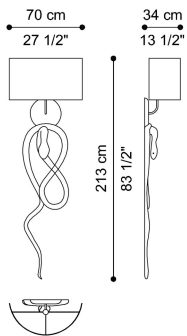

SERPENTIA
LIGHTS

roberto cavalli
HOME
INTERIORS

DESCRIPTION

Brass structure with Snake decoration in polyurethane resin with Patinated Bronze finishing.
Shade in fabric col. Black/Ivory.

DIMENSIONS

WALL LAMP C.SER.641.A

L 70 D 34 H 213 CM

STRUCTURE

RESIN

Patinated Bronze
resin