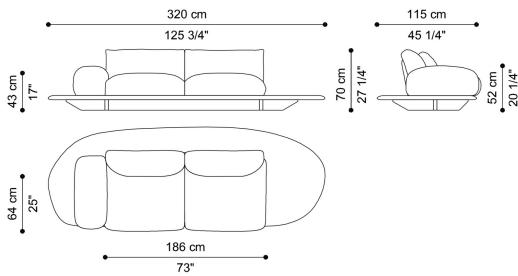

DIMENSIONS

3-SEATER SOFA ARMREST ON LEFT **C.MOM.211.A**

L 320 D 115 H 70 CM

3-SEATER SOFA ARMREST ON RIGHT **C.MOM.211.B**

L 320 D 115 H 70 CM

UPHOLSTERY

FABRIC / LEATHER

[download the file in the product page](#)