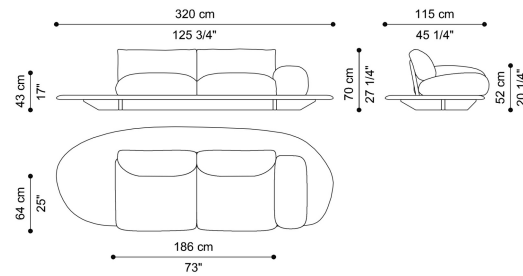

DIMENSIONS

3-SEATER SOFA ARMREST ON LEFT **C.MOM.211.A**

L 320 D 115 H 70 CM

3-SEATER SOFA ARMREST ON RIGHT **C.MOM.211.B**

L 320 D 115 H 70 CM

UPHOLSTERY

FABRIC / LEATHER

[download the file in the product page](#)