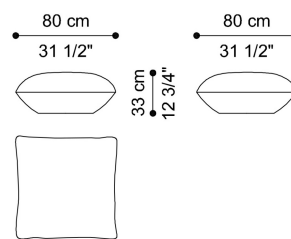

DIMENSIONS

POUF C.DIA.029.A

L 100 D 100 H 33 CM

POUF C.DIA.029.B

L 80 D 80 H 33 CM

OPTIONAL

OUTDOOR LOGO
Outdoor RC Snake monogram embroidery
C.COM.841.FMX

OUTDOOR COVER FOR C.DIA.029.A
Idrospalm (backing 100% Polyester and coating 100% Polyurethane)
C.DIA.091.AXX