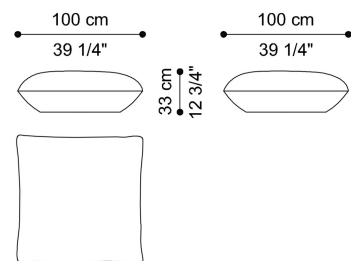

DIMENSIONS

POUF C.DIA.029.A

L 100 D 100 H 33 CM

POUF C.DIA.029.B

L 80 D 80 H 33 CM

OPTIONAL

OUTDOOR LOGO
Outdoor RC Snake monogram embroidery
C.COM.841.FMX

OUTDOOR COVER FOR C.DIA.029.A
Idrospalm (backing 100% Polyester and coating 100% Polyurethane)
C.DIA.091.AXX