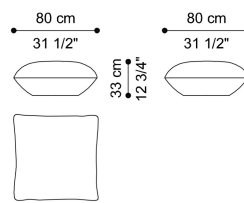

DIMENSIONS

POUF
C.DIA.029.A

L 100 D 100 H 33 CM

POUF
C.DIA.029.B

L 80 D 80 H 33 CM

OPTIONAL

LOGO
RC SNAKE FOR OUTDOOR PRODUCTS
C.COM.841.FMX

COVER
FOR OUTDOOR POUF 100X100 CM
C.DIA.091.AXX