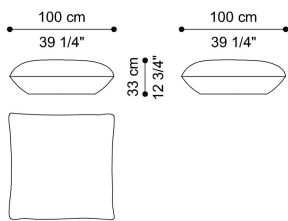

DIMENSIONS

POUF
C.DIA.029.A

L 100 D 100 H 33 CM

POUF
C.DIA.029.B

L 80 D 80 H 33 CM

OPTIONAL

LOGO
RC SNAKE FOR OUTDOOR PRODUCTS
C.COM.841.FMX

COVER
FOR OUTDOOR POUF 100X100 CM
C.DIA.091.AXX