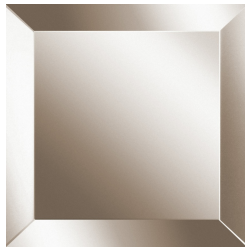

BEE
MIRRORS

roberto cavalli
HOME
INTERIORS

DESCRIPTION

Structure in multilayer wood.
Bevelled Natural, Bronzed or Smoked mirror.
RC logo in cast brass available in platinum or golden finishing.
Structure in metal black colour.

DIMENSIONS

MIRROR
C.BEE.511.A

L 200 D 32 H 340 CM

MIRROR
C.BEE.511.B

L 150 D 32 H 210 CM

STRUCTURE

METAL

Metal Black - Matt

MIRROR

MIRROR

Natural Mirror

Bronzed Mirror

Smoked Mirror