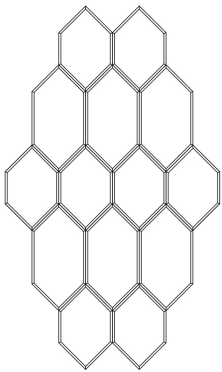

BEE
MIRRORS

roberto cavalli
HOME
INTERIORS

DESCRIPTION

Structure in multilayer wood.
Bevelled Natural, Bronzed or Smoked mirror.
RC logo in cast brass available in platinum or golden finishing.
Structure in metal black colour.

DIMENSIONS

MIRROR
C.BEE.511.A

L 200 D 32 H 340 CM

MIRROR
C.BEE.511.B

L 150 D 32 H 210 CM

STRUCTURE

METAL

Metal Black - Matt