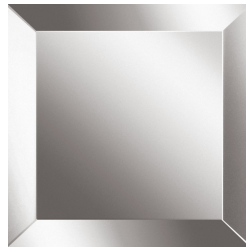

BEE
MIRRORS

roberto cavalli
HOME
INTERIORS

DESCRIPTION

Structure in multilayer wood.
Bevelled Natural, Bronzed or Smoked mirror.
RC logo in cast brass available in platinum or golden finishing.
Structure in metal black colour.

DIMENSIONS

MIRROR
C.BEE.511.A

L 200 D 32 H 340 CM

MIRROR
C.BEE.511.B

L 150 D 32 H 210 CM

STRUCTURE

METAL

Metal Black - Matt

MIRROR

MIRROR

Natural Mirror

Bronzed Mirror

Smoked Mirror