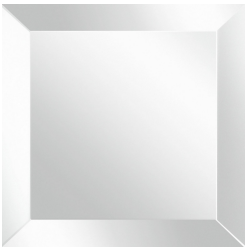

BEE
MIRRORS

roberto cavalli
HOME
INTERIORS

DESCRIPTION

Structure in multilayer wood.
Bevelled Natural, Bronzed or Smoked mirror.
RC logo in cast brass available in platinum or golden finishing.
Structure in metal black colour.

DIMENSIONS

MIRROR
C.BEE.511.A

L 200 D 32 H 340 CM

MIRROR
C.BEE.511.B

L 150 D 32 H 210 CM

STRUCTURE

METAL

Metal Black - Matt

MIRROR

MIRROR

Natural Mirror

Bronzed Mirror

Smoked Mirror