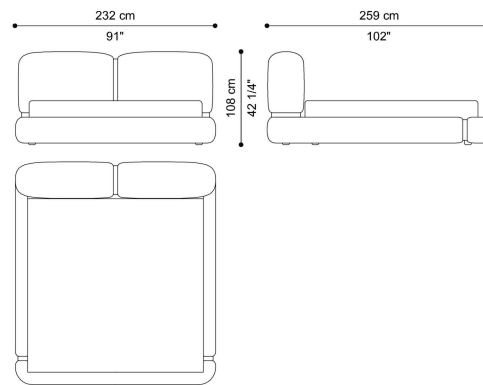

DESCRIPTION

Structure in solid fir wood, multilayer poplar wood and variable thickness high density expansive polyurethane foam. Upholstery in fabric (silk excluded), plain leather (Chester excluded) or eco-fur from the collection. Decorative wooden inserts in Craft Gold finishing.

DIMENSIONS

BED
FOR MATTRESS 180X200 CM
"SOFFIO" SLATTED BED BASE INCLUDED IN THE PRICE
C.TOU.312.A

L 212 D 259 H 108 CM

BED
FOR MATTRESS 200X200 CM
"SOFFIO" SLATTED BED BASE INCLUDED IN THE PRICE
C.TOU.312.B

L 232 D 259 H 108 CM

DECORATIVE ELEMENTS

WOOD

Craft Gold wood -
Matt

UPHOLSTERY

FABRIC / LEATHER

[📄](#) download the file in the product page

ACCESSORIES