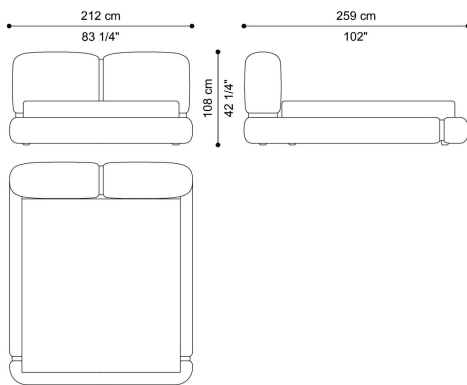

DESCRIPTION

Structure in solid fir wood, multilayer poplar wood and variable thickness high density expansive polyurethane foam. Upholstery in fabric (silk excluded), plain leather (Chester excluded) or eco-fur from the collection. Decorative wooden inserts in Craft Gold finishing.

DIMENSIONS

BED
FOR MATTRESS 180X200 CM
"SOFFIO" SLATTED BED BASE INCLUDED IN THE PRICE
C.TOU.312.A

L 212 D 259 H 108 CM

BED
FOR MATTRESS 200X200 CM
"SOFFIO" SLATTED BED BASE INCLUDED IN THE PRICE
C.TOU.312.B

L 232 D 259 H 108 CM

DECORATIVE ELEMENTS

WOOD

Craft Gold wood -
Matt

UPHOLSTERY

FABRIC / LEATHER

[📄](#) download the file in the product page

ACCESSORIES