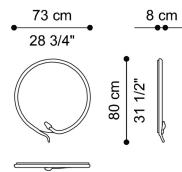

DESCRIPTION

Frame in cast brass with Snakeskin Gold finishing or in polyurethane resin with Patinated Bronze finishing. Natural mirror. Back panel lacquered in matt Black finishing.

DIMENSIONS

MIRROR
C.MOL.511.A

Ø 103 D 8 H 113 CM

MIRROR
C.MOL.511.B

Ø 73 D 8 H 80 CM

FRAME

RESIN

Patinated Bronze
resin

METAL

Metal Snakeskin
Gold