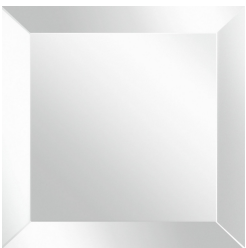

DESCRIPTION

Frame in cast brass with Snakeskin Gold finishing or in polyurethane resin with Patinated Bronze finishing. Natural mirror. Back panel lacquered in matt Black finishing.

DIMENSIONS

MIRROR
C.MOL.511.A

Ø 103 D 8 H 113 CM

MIRROR
C.MOL.511.B

Ø 73 D 8 H 80 CM

FRAME

RESIN

Patinated Bronze
resin

METAL

Metal Snakeskin
Gold

MIRROR

MIRROR

Natural Mirror