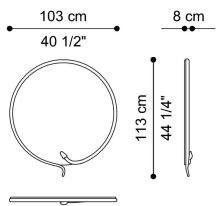

DESCRIPTION

Frame in cast brass with Snakeskin Gold finishing or in polyurethane resin with Patinated Bronze finishing. Natural mirror. Back panel lacquered in matt Black finishing.

DIMENSIONS

MIRROR
C.MOL.511.A

Ø 103 D 8 H 113 CM

MIRROR
C.MOL.511.B

Ø 73 D 8 H 80 CM

FRAME

RESIN

Patinated Bronze
resin

METAL

Metal Snakeskin
Gold