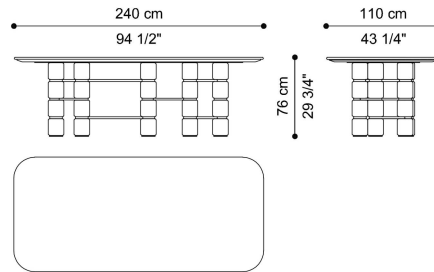

Optional lazy Susan in the glossy or brushed metal finishings from the collection for round models only.

DIMENSIONS

DINING TABLE
C.BOS.122.A

L 280 D 110 H 76 CM

DINING TABLE
C.BOS.122.B

L 240 D 110 H 76 CM

DINING TABLE
C.BOS.122.C

L 200 D 110 H 76 CM

DINING TABLE
C.BOS.123.A

Ø 180 H 76 CM

DINING TABLE
C.BOS.123.B

Ø 160 H 76 CM

OPTIONAL

SURCHARGE
GOLD - BLACK CHROME FINISHING FOR
BOWSELLIA DINING TABLE 280-240 CM
C.COM.939.KMX