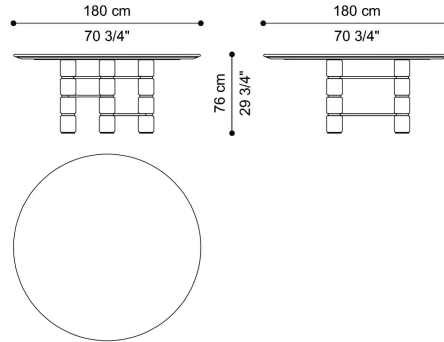

Optional lazy Susan in the glossy or brushed metal finishings from the collection for round models only.

DIMENSIONS

DINING TABLE
C.BOS.122.A

L 280 D 110 H 76 CM

DINING TABLE
C.BOS.122.B

L 240 D 110 H 76 CM

DINING TABLE
C.BOS.122.C

L 200 D 110 H 76 CM

DINING TABLE
C.BOS.123.A

Ø 180 H 76 CM

DINING TABLE
C.BOS.123.B

Ø 160 H 76 CM

OPTIONAL

SURCHARGE
GOLD - BLACK CHROME FINISHING FOR
BOWSELLIA DINING TABLE 280-240 CM
C.COM.939.KMX