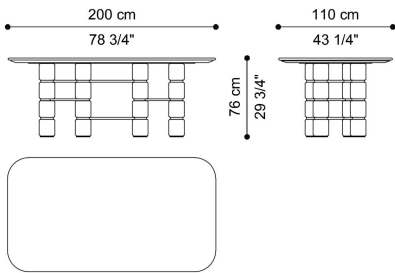

Optional lazy Susan in the glossy or brushed metal finishings from the collection for round models only.

DIMENSIONS

DINING TABLE
C.BOS.122.A

L 280 D 110 H 76 CM

DINING TABLE
C.BOS.122.B

L 240 D 110 H 76 CM

DINING TABLE
C.BOS.122.C

L 200 D 110 H 76 CM

DINING TABLE
C.BOS.123.A

Ø 180 H 76 CM

DINING TABLE
C.BOS.123.B

Ø 160 H 76 CM

OPTIONAL

SURCHARGE
GOLD - BLACK CHROME FINISHING FOR
BOWSELLIA DINING TABLE 280-240 CM
C.COM.939.KMX