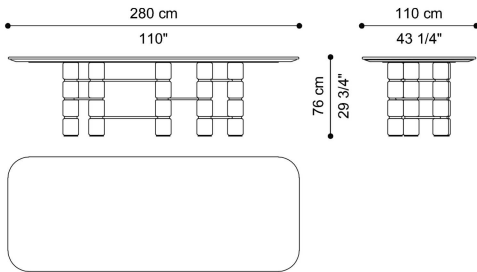

BOSWELLIA
TABLES

DESCRIPTION

Top in marble cat. A polished and open-pore Travertino Navona, in marble cat. A Bianco Carrara or in marble cat. B Sahara Noir.

Lower part of the top in MDF with matt lacquered finishing.

Optional lazy Susan in the glossy or brushed metal finishings from the collection for round models only.

DIMENSIONS

DINING TABLE
C.BOS.122.A

L 280 D 110 H 76 CM

DINING TABLE
C.BOS.122.B

L 240 D 110 H 76 CM

DINING TABLE
C.BOS.122.C

L 200 D 110 H 76 CM

DINING TABLE
C.BOS.123.A

Ø 180 H 76 CM

DINING TABLE
C.BOS.123.B

Ø 160 H 76 CM

OPTIONAL

SURCHARGE
GOLD - BLACK CHROME FINISHING FOR
BOWSELLIA DINING TABLE 280-240 CM
C.COM.939.KMX