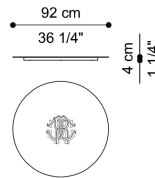

OPTIONAL

SURCHARGE
GOLD - BLACK CHROME FINISHING FOR
BOWSELLIA DINING TABLE 280-240 CM
C.COM.939.KMX

SURCHARGE
GOLD - BLACK CHROME FINISHING FOR
BOWSELLIA DINING TABLE 200 CM
C.COM.939.LMX

SURCHARGE
GOLD - BLACK CHROME FINISHING FOR
BOWSELLIA DINING TABLE 180-160 CM
C.COM.939.JMX

LEGS SURCHARGE
MARBLE CAT. A POLISHED TRAVERTINO MARBLE
FOR C.BOS.122.ATX AND C.BOS.122.BTX
C.COM.994.BTX

LEGS SURCHARGE
MARBLE CAT. A POLISHED TRAVERTINO MARBLE
FOR C.BOS.122.CTX
C.COM.994.CTX

LAZY SUSAN
METAL GOLD - GLOSSY
C.COM.911.EXX