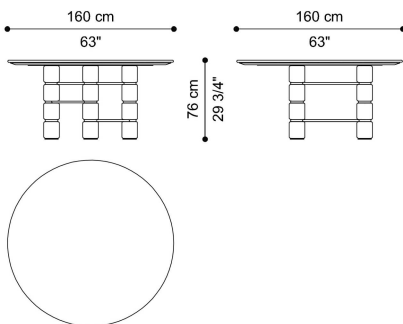

Optional lazy Susan in the glossy or brushed metal finishings from the collection for round models only.

DIMENSIONS

DINING TABLE
C.BOS.122.A

L 280 D 110 H 76 CM

DINING TABLE
C.BOS.122.B

L 240 D 110 H 76 CM

DINING TABLE
C.BOS.122.C

L 200 D 110 H 76 CM

DINING TABLE
C.BOS.123.A

Ø 180 H 76 CM

DINING TABLE
C.BOS.123.B

Ø 160 H 76 CM

OPTIONAL

SURCHARGE
GOLD - BLACK CHROME FINISHING FOR
BOWSELLIA DINING TABLE 280-240 CM
C.COM.939.KMX