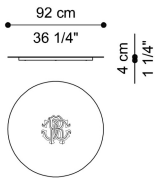

LAZY SUSAN
ALL BRUSHED METAL FINISHINGS | CHROME I
BLACK CHROME
C.COM.911.EQX