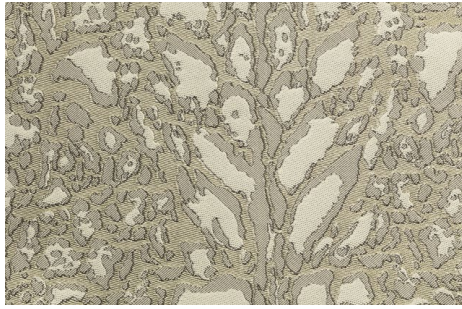

JACQUARD DENI

FABRIC CAT. A - 67%PL 33%AC

COL. B1

JACQUARD MEG

FABRIC CAT. A - 67%PL 33%AC