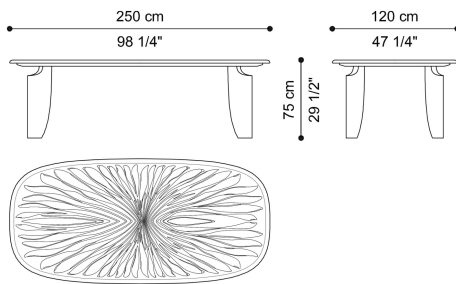

RAY OF GOLD
TABLES

roberto cavalli

HOME

INTERIORS

DESCRIPTION

Top in poplar blockboard faced with MDF veneered in glossy figured anagré, Pama and anagré with Ray of Gold inlay.
Perimetral shape in MDF, lacquered with glossy finishing col. Black.
Base in solid beech wood, lacquered with glossy finishing col. Black.

DIMENSIONS

DINING TABLE

C.RAY.122.A

L 250 D 120 H 75 CM