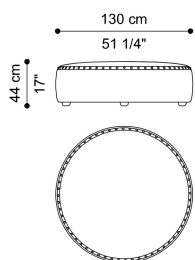

DIMENSIONS

POUF C.ELO.222.A

Ø 130 H 44 CM

DECORATIVE ELEMENTS

METAL

Metal Gold - Glossy

UPHOLSTERY

FABRIC / LEATHER