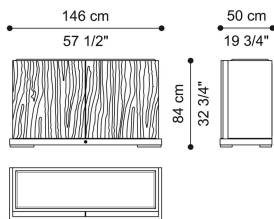

SAHARA
DAY STORAGE UNITS

roberto cavalli
HOME
INTERIORS

SAHARA

DAY STORAGE UNITS

DESCRIPTION

Structure in multilayer wood. Top and sides covered with Natural, Bronzed or Smoked bevelled mirror.
Engraved doors and base covered in plain leather from the collection.
Interior finished in microfibre with Bronzed glass shelf.
Metal feet in the glossy or brushed finishings from the collection.

DIMENSIONS

CABINET C.SAH.116.A

L 146 D 50 H 84 CM

TOP/SIDES

MIRROR

Natural Mirror

Bronzed Mirror

Smoked Mirror