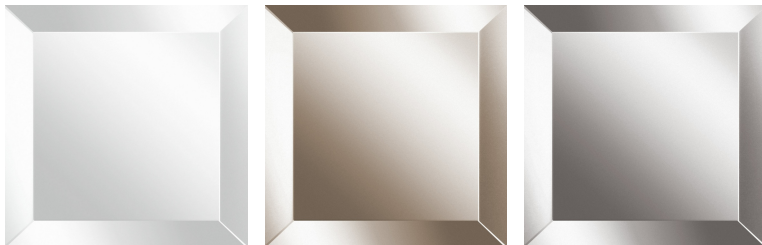

SAHARA
DAY STORAGE UNITS

roberto cavalli
HOME
INTERIORS

SAHARA

DAY STORAGE UNITS

DESCRIPTION

Structure in multilayer wood. Top and sides covered with Natural, Bronzed or Smoked bevelled mirror.
Engraved doors and base covered in plain leather from the collection.
Interior finished in microfibre with Bronzed glass shelf.
Metal feet in the glossy or brushed finishings from the collection.

DIMENSIONS

CABINET C.SAH.116.A

L 146 D 50 H 84 CM

TOP/SIDES

MIRROR

Natural Mirror

Bronzed Mirror

Smoked Mirror

SHELVES

GLASS

Bronzed Glass

FEET

METAL

Metal Black Chrome
- Glossy

Metal Chrome -
Glossy

Metal Gold - Glossy