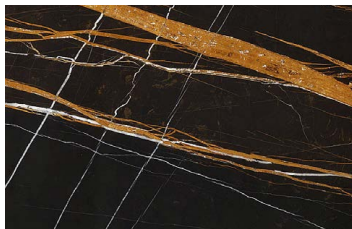

## PYTHON 3D PRINTED WOOD

WHITE LACQUERED  
PYTHON 3D PRINTED

IVORY LACQUERED  
PYTHON 3D PRINTED

DESERT LACQUERED  
PYTHON 3D PRINTED

DARK BROWN LACQUERED  
PYTHON 3D PRINTED

BLACK LACQUERED  
PYTHON 3D PRINTED

# STONES

**BIANCO CARRARA MARBLE**  
cat. A

**TRAVERTINO NAVONA MARBLE**  
cat. A

**RUGGINE MARBLE**  
cat. A

**RAIN FOREST GREEN MARBLE**  
cat. A

**BLACK & GOLD MARBLE**  
cat. A

**BLACK MARQUINIA MARBLE**  
cat. A

**EMPERADOR DARK MARBLE**  
cat. A

**SAHARA NOIR MARBLE**  
cat. B

**VERSILYS MARBLE**  
cat. B

**RED JASPER MARBLE**  
cat. C

**STATUARIO VENATO MARBLE**  
cat. C

**TAJ MAHAL GREY QUARTZITE**  
cat. C

**EMERALD QUARTZITE**  
cat. C