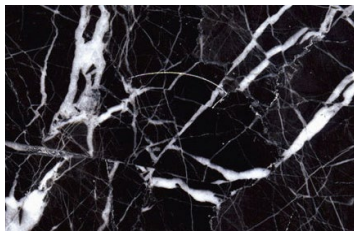

## PYTHON 3D PRINTED WOOD

WHITE LACQUERED  
PYTHON 3D PRINTED

IVORY LACQUERED  
PYTHON 3D PRINTED

DESERT LACQUERED  
PYTHON 3D PRINTED

DARK BROWN LACQUERED  
PYTHON 3D PRINTED

BLACK LACQUERED  
PYTHON 3D PRINTED

## MARBLE

BIANCO CARRARA | CAT. A

TRAVERTINO NAVONA | CAT. A

EMPERADOR DARK | CAT. A

BLACK & GOLD | CAT. A

BLACK MARQUINIA | CAT. A

SAHARA NOIR | CAT. B

VERSYLIS | CAT. B