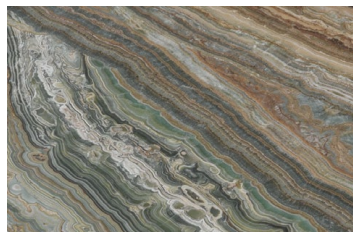

## MARBLE

BIANCO CARRARA | CAT. A

TRAVERTINO NAVONA | CAT. A

EMPERADOR DARK | CAT. A

BLACK & GOLD | CAT. A

BLACK MARQUINIA | CAT. A

SAHARA NOIR | CAT. B

VERSYLIS | CAT. B

## ONYX

WHITE ONYX

VERDE GIADA ONYX

EMERALD ONYX

GREY ONYX

## AGATE

GREY AGATE

GREEN AGATE

BLACK AGATE

## OUTDOOR WOOD

SOLID BEECHWOOD OPEN PORE  
WHITE LACQUERED

SOLID BEECHWOOD  
DYED WALNUT

---