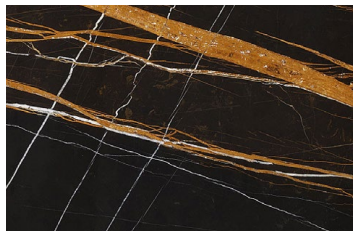

## SOLID COLOUR LACQUERED WOOD

WHITE LACQUERED

IVORY LACQUERED

DESERT LACQUERED

DARK BROWN LACQUERED

BLACK LACQUERED

## PYTHON 3D PRINTED WOOD

WHITE LACQUERED  
PYTHON 3D PRINTED

IVORY LACQUERED  
PYTHON 3D PRINTED

DESERT LACQUERED  
PYTHON 3D PRINTED

DARK BROWN LACQUERED  
PYTHON 3D PRINTED

BLACK LACQUERED  
PYTHON 3D PRINTED

## MARBLE

BIANCO CARRARA | CAT. A

TRAVERTINO NAVONA | CAT. A

EMPERADOR DARK | CAT. A

BLACK & GOLD | CAT. A

BLACK MARQUINIA | CAT. A

SAHARA NOIR | CAT. B

VERSYLIS | CAT. B