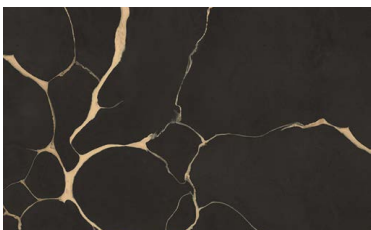

roberto cavalli

HOME

INTERIORS

OUTDOOR
MATERIALS AND FINISHINGS

OUTDOOR WOOD

**SOLID BEECHWOOD OPEN PORE
WHITE LACQUERED**

**SOLID BEECHWOOD
DYED WALNUT**

● **MATT**

Printed/digital samples are to be considered as purely indicative.

Copyright ©
ONIRO Group srl
All rights reserved.

OUTDOOR METAL

MICACEOUS WHITE

MICACEOUS IRON

PORCELAIN GRES

CLAY LIGHT

CLAY DARK