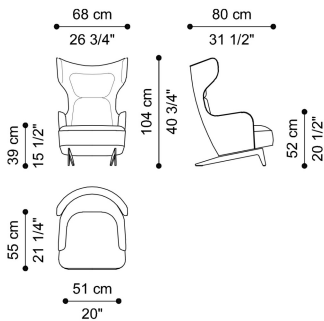

DIMENSIONS

BERGERE
C.GUA.223.A

L 68 D 80 H 104 CM

OPTIONAL

UMA QUILTING FOR C.GUA.223.A
AVAILABLE ONLY ON PLAIN LEATHER
C.COM.922.CMX

BASE

METAL

Metal Black Chrome - Glossy