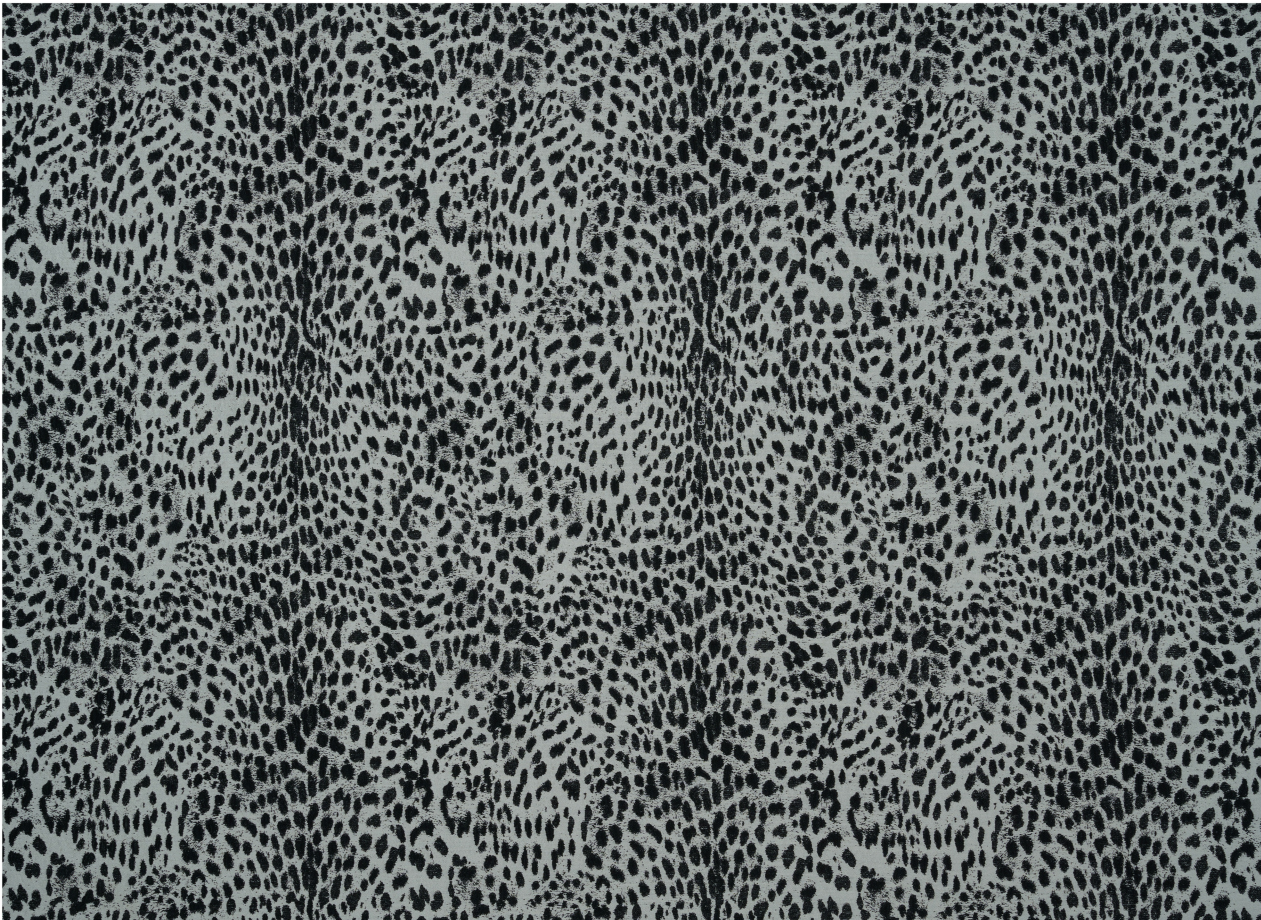

CHEETAH
RUGS

roberto cavalli

HOME

INTERIORS

DESCRIPTION

Carpeting in tufted cut pile print with black nylon yarn whipping.
Two RC metal logos available in Platinum or Gold finishing.

DIMENSIONS

CARPETING - PRICE X SQM