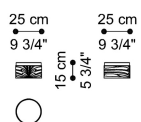

DESCRIPTION

Low vase in clear glass with Zebra pattern col. Black.

DIMENSIONS

DECORATIVE ELEMENT

C.COM.951.Z

Ø 25 H 15 CM