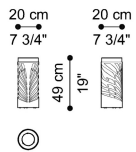

ETOSHA  
LIGHTS

roberto cavalli  
HOME  
INTERIORS

---

DESCRIPTION

Clear glass lamp with Zebra pattern col. Black.

---

DIMENSIONS

TABLE LAMP  
**C.ETO.631.A**

Ø 20 H 49 CM

TABLE LAMP  
**C.ETO.631.B**

Ø 16 H 38 CM