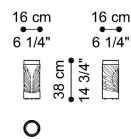

ETOSHA  
LIGHTS

roberto cavalli  
HOME  
INTERIORS

---

DESCRIPTION

Clear glass lamp with Zebra pattern col. Black.

---

DIMENSIONS

TABLE LAMP  
**C.ETO.631.A**

Ø 20 H 49 CM

TABLE LAMP  
**C.ETO.631.B**

Ø 16 H 38 CM