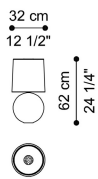

DIMENSIONS

TABLE LAMP

C.BIO.631.A

Ø 32 H 62 CM

UPHOLSTERY

FABRIC / LEATHER

 [download the file in the product page](#)