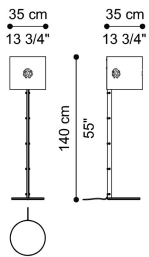

MENAI
LIGHTS

roberto cavalli
HOME
INTERIORS

DESCRIPTION

Shade and base in metal with Dark Bronze finishing. Structure in metal with Matt Black and Black Chrome finishing.

DIMENSIONS

FLOOR LAMP
C.MEN.621.A

Ø 35 H 140 CM