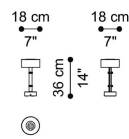

MENAI  
LIGHTS

roberto cavalli  
HOME  
INTERIORS

---

DESCRIPTION

Shade and base in metal with Dark Bronze finishing. Structure in metal with matt Black and Black Chrome finishing.

---

DIMENSIONS

TABLE LAMP  
C.MEN.631.A

Ø 25 H 58 CM

TABLE LAMP  
C.MEN.631.B

Ø 18 H 36 CM

---

SHADE/BASE

**METAL**

**Metal Brushed Dark  
Bronze**

---