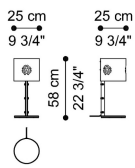

MENAI  
LIGHTS

roberto cavalli  
HOME  
INTERIORS

---

DESCRIPTION

Shade and base in metal with Dark Bronze finishing. Structure in metal with matt Black and Black Chrome finishing.

---

DIMENSIONS

TABLE LAMP  
C.MEN.631.A

Ø 25 H 58 CM

TABLE LAMP  
C.MEN.631.B

Ø 18 H 36 CM

---

SHADE/BASE

**METAL**

**Metal Brushed Dark  
Bronze**

---