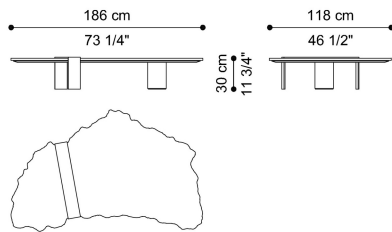

GALITE
LOW TABLES

roberto cavalli
HOME
INTERIORS

DESCRIPTION

Top in open-pore Travertino marble with irregular and jagged shape.
Lower part of the top in MDF with matt lacquered finishing.
One cylindrical leg in open-pore Travertino marble and one leg in metal with Textured Gold finishing.

DIMENSIONS

LOW TABLE
C.GAL.231.A

L 186 D 118 H 30 CM

LEGS

METAL

Metal Textured Gold